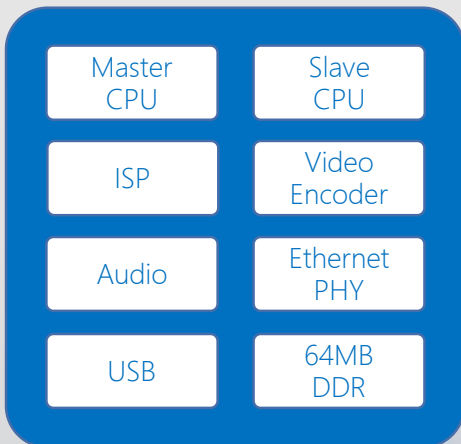

## 应用领域 | Application

• Professional IP Camera

## 产品特点 | Features

- High quality professional ISP
- Internal 64MB DDR, support up to 4MP
- 35 Pin to pin compatible to FH8852V200

## 产品规格 | Specifications

|               |   |
|---------------|---|
| CPU           | Master CPU: up to 750MHz<br>Slave CPU: up to 500MHz   |
| CIS           | Support 2MP,3MP inputs<br>2-lane MIPI, RGB bayer  |
| ISP           | DRC(Dynamic range compression)<br>2DNR, 3DNR, Y/CNR,<br>AE/AWB  |
| Video Encoder | H.264/H.265 video encoder<br>Support up to 4MP<br>Support multi-streams: videox2+JPEGx1<br>JPEG: up to 4MP<br>NN: 0.5Tops |
| Audio         | Single ADC & DAC<br>Support 8K~48KHz sampling rate<br>Support echo cancellation   |
| Ethernet      | Internal 10M/100M Ethernet PHY  |
| Peripherals   | 3xI2C, 3xSPI, 3xUART, 2xSDIO<br>1xUSB2.0<br>2xSADC, 12xPWM  |
| Memory        | Internal 64MB DDR2  |
| Package       | QFN88, 9mmx9mm  |